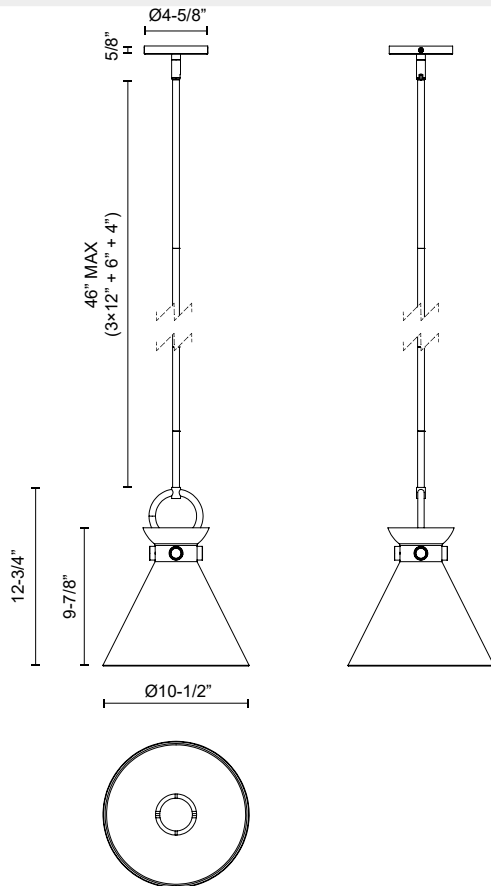

alora mood

P. 1.855.855.8926

CANADA: 19054 28TH Avenue Surrey - BC V3Z 6M3

USA: 3035 E. Lone Mountain Rd - Las Vegas, NV, 89081

EMERSON PD412011

FIXTURE DIMENSIONS	D10-1/2" x H12-3/4"
LAMP TYPE	E26
MAX WATTAGE	60W
BULB QTY	1
BULBS INCLUDED	No
VOLTAGE	120V
MATERIAL	Steel
ROD LENGTH	46" Max (3x12" + 1x6" + 1x4")
MINIMUM HANG HEIGHT	20"
SLOPED CEILING ADAPTABLE	Yes, Up to 45 Degrees
LOCATION	Dry
CANOPY DIMENSIONS	D4-5/8" x H5/8"
PAINT FINISH	AG01; MB01;

[D - Diameter, L - Length, W - Width, H - Height, E - Extension]

AVAILABLE FINISHES:

PD412011AG
Aged Gold

PD412011AGMB
Aged Gold/Matte
Black

PD412011MBAG
Matte Black/Aged
Gold

*For complete warranty terms, please visit: www.aloralighting.com/warranty